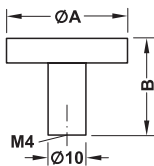

1

Timeless furniture knobs

Furniture knob

A = Knob Ø
B = Height
C = Base Ø

> Material: Stainless steel, quality 1.4305/AISI 303

Colour/finish	Knob Ø mm	Height mm	Base Ø mm	Cat. No.
Matt brushed	20	30	14	134.81.041
	25	30	18	134.81.042

Packing: 1 or 10 Piece

! Matching wardrobe hook

► MB 1.432

Furniture knob

A = Knob Ø
B = Height

> Material: Stainless steel, quality 1.4305/AISI 303

> Base Ø: 10 mm

Colour/finish	Knob Ø mm	Height mm	Cat. No.
Matt brushed	25	22	134.81.617
	32	25	134.81.626

Packing: 1 or 10 Piece

Furniture knob

> Material: Stainless steel, quality 1.4305/AISI 303

> Base Ø: 30 mm

Colour/finish	Knob Ø mm	Height mm	Cat. No.
Matt brushed	30	26	131.32.010

Packing: 1 or 10 Piece

! M4 threaded screws