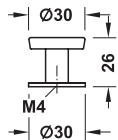

1

Timeless furniture knobs

Furniture knob

A = Knob Ø
B = Height
C = Base Ø

> Material: Stainless steel, quality 1.4305/AISI 303

Colour/finish	Knob Ø mm	Height mm	Base Ø mm	Cat. No.
Matt brushed	20	30	14	134.81.041
	25	30	18	134.81.042

Packing: 1 or 10 Piece

! Matching wardrobe hook

► MB 1.432

Furniture knob

A = Knob Ø
B = Height

> Material: Stainless steel, quality 1.4305/AISI 303

> Base Ø: 10 mm

Colour/finish	Knob Ø mm	Height mm	Cat. No.
Matt brushed	25	22	134.81.617
	32	25	134.81.626

Packing: 1 or 10 Piece

Furniture knob

> Material: Stainless steel, quality 1.4305/AISI 303

> Base Ø: 30 mm

Colour/finish	Knob Ø mm	Height mm	Cat. No.
Matt brushed	30	26	131.32.010

Packing: 1 or 10 Piece

! M4 threaded screws

► MB 1.479

DGH-M 2021, HDE-en, 10/20; Dimensional data not binding. We reserve the right to alter specifications without notice.