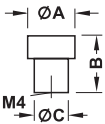

1

Timeless furniture knobs

Furniture knob

A = Knob Ø
B = Height
C = Base Ø

> Material: Stainless steel, quality 1.4305/AISI 303

Colour/finish	Knob Ø mm	Height mm	Base Ø mm	Cat. No.
Matt brushed	20	30	14	134.81.041
	25	30	18	134.81.042

Packing: 1 or 10 Piece

! Matching wardrobe hook

► MB 1.432

Furniture knob

A = Knob Ø
B = Height

> Material: Stainless steel, quality 1.4305/AISI 303

> Base Ø: 10 mm

Colour/finish	Knob Ø mm	Height mm	Cat. No.
Matt brushed	25	22	134.81.617
	32	25	134.81.626

Packing: 1 or 10 Piece

Furniture knob

> Material: Stainless steel, quality 1.4305/AISI 303

> Base Ø: 30 mm

Colour/finish	Knob Ø mm	Height mm	Cat. No.
Matt brushed	30	26	131.32.010

Packing: 1 or 10 Piece

! M4 threaded screws